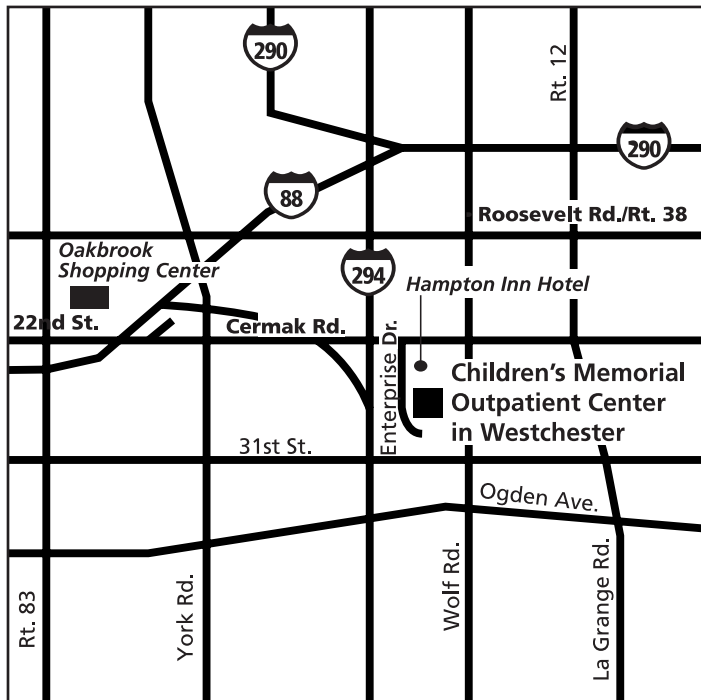

DIRECTIONS FOR OUTPATIENT CENTER IN WESTCHESTER

2301 Enterprise Drive, Westchester ■ To contact the facility, call **708.836.4800**